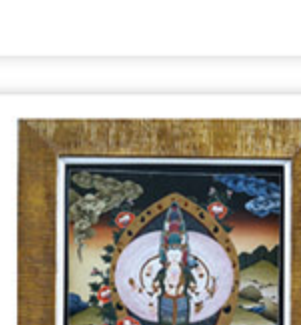

Quan Yin Framed
Approx. 2.5x3'

Investment Price: $2,100

Please call to inquire about description, acquisition and shipping or for a private showing.