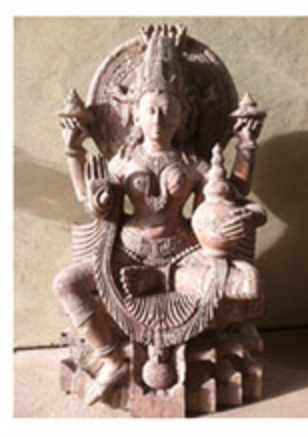

Carved Stone Lakshmi Goddess
Approx. 2.5x5'

Investment Price: $21,000

Please call to inquire about description, acquisition and shipping or for a private showing.