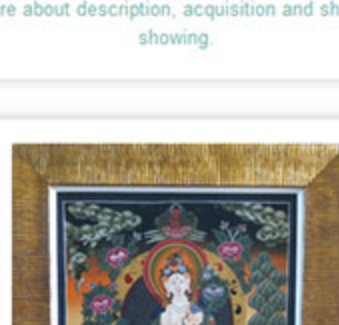

White Tara Framed
Framed 2.5x3'

Investment Price: $2,100

Please call to inquire about description, acquisition and shipping or for a private showing.

MENU

[Home](#)
[Rishi Devra](#)
[Royal Path](#)
[Consultations](#)
[Programs](#)
[Teachings](#)
[Shop](#)
[Art Gallery](#)
[Contact](#)
[Privacy Policy](#)
[Shipping & Returns](#)
[Directions](#)

CONNECT WITH US

[FACEBOOK](#)
[FB TEACHINGS](#)
[MEET UP](#)
[LEGAL UPDATE](#)

EMAIL SIGN-UP

Receive Rishi's monthly newsletter for free teachings, teaching schedule and announcements.

Enter Full Name *

Enter Email Address *

[SIGN-UP](#)