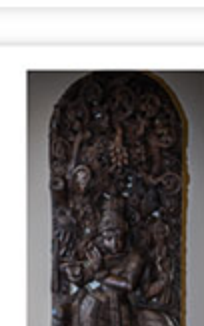

Carved Wood Krishna Deity
Approx. 2x7'

Investment Price: $10,500

Please call to inquire about description, acquisition and shipping or for a private showing.